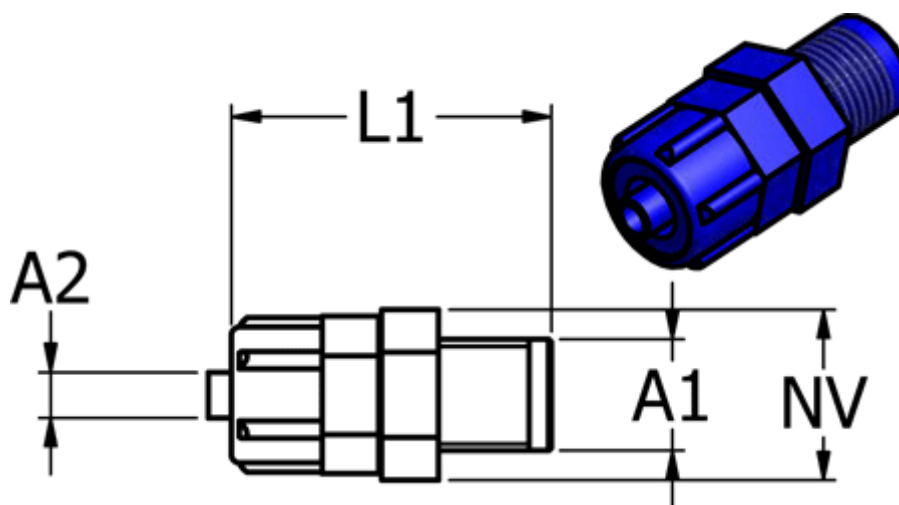

# Data Sheet

Article number: 58611656

Description: Push-on fitting POM 11.656,  $\text{Ø}10/8\text{-G } 1/4\text{'}$   
Straight plastic union, blue

## Measures

For hose A2 = 10/8

L1 = 34

NV = 17

Thread A1 = G 1/4"